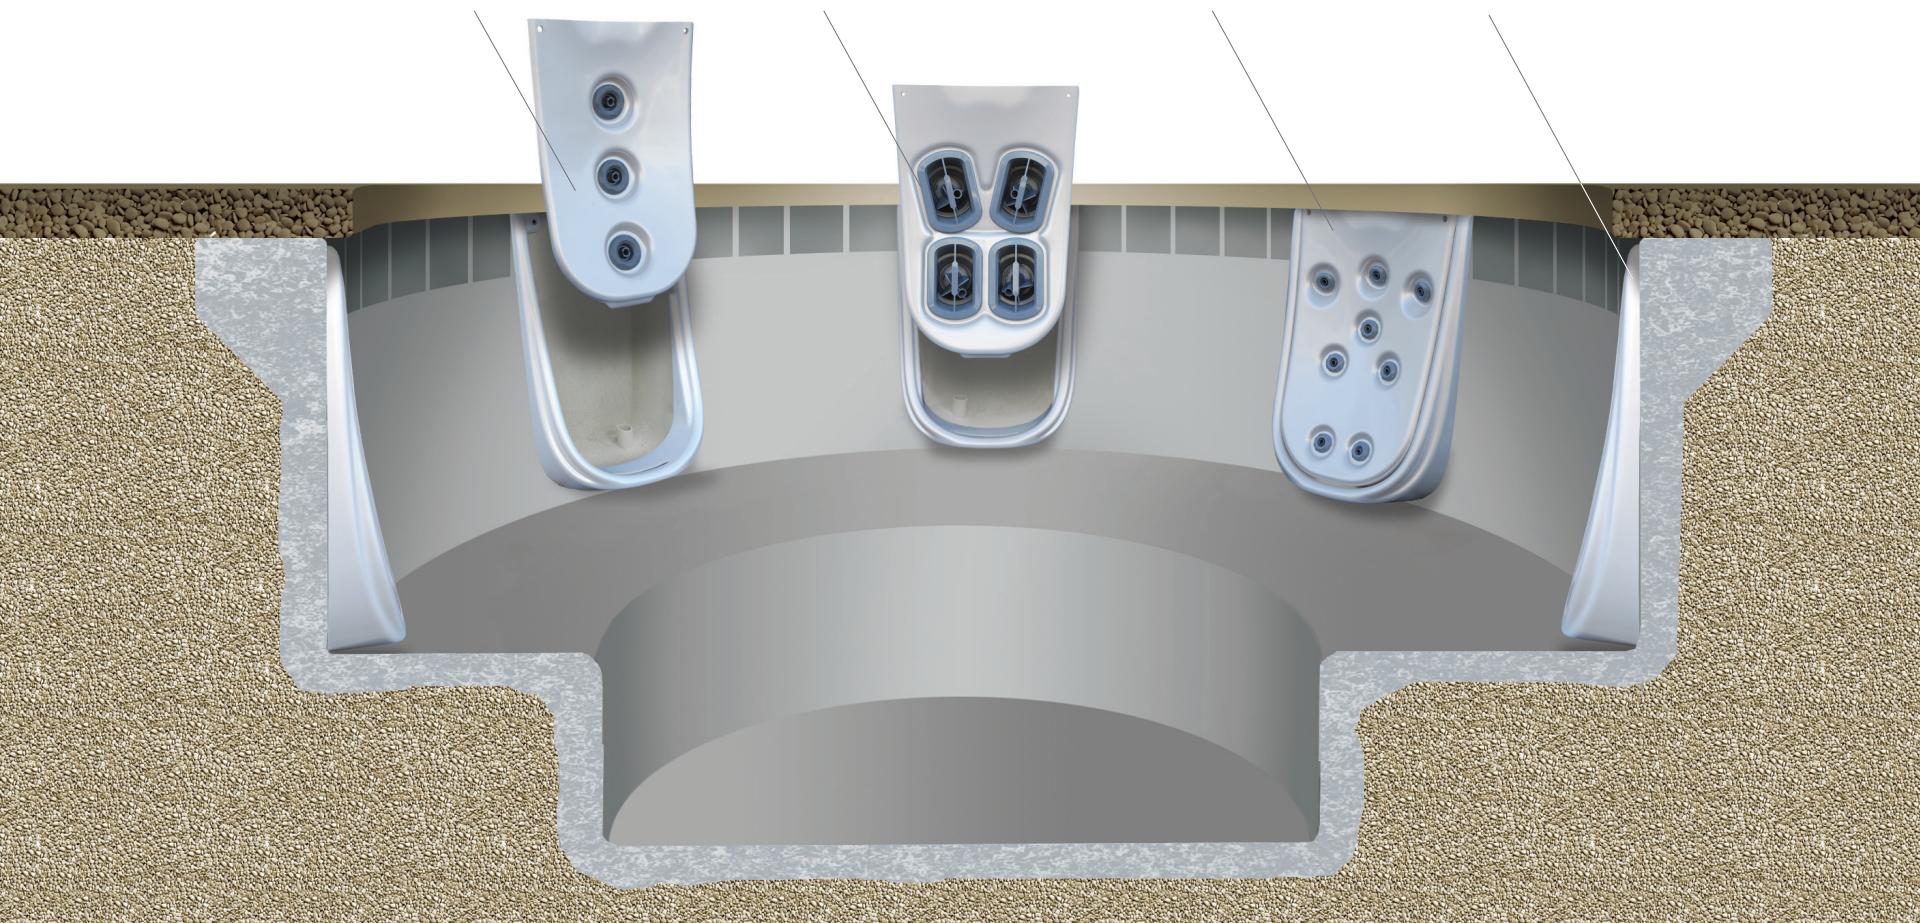

• EASY TO INSTALL
AND REMOVE

• CUSTOMIZE YOUR SPA WITH
MULTIPLE JET OPTIONS

• MULTIPLE COLOR OPTIONS TO
ACCENT YOUR SPA FINISH

• CONTOURED FOR
MORE COMFORT