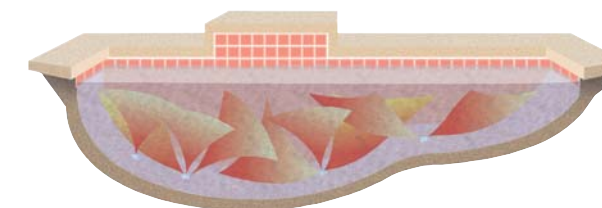

This system provides a simple solution for high maintenance pool cleaning.

MagnaSweep is a series of nearly invisible pop-up cleaning heads built into the floor and steps of the pool and spa. As part of your pool's circulation system, MagnaSweep requires no extra pump or electricity. Clean, filtered water is returned to your pool through the MagnaSweep water valve that automatically directs the water flow. The water is then directed to a series of cleaning heads that rotate 360° to clean the interior of your pool. The powerful jets of water sweep dirt and debris into suspension to be removed by the skimmer and main drain. As the cleaning heads begin returning flush to the pool floor, the next series of heads will pop up to continue cleaning and circulating filtered water throughout the pool. This cycle will continue as long as the pump and filter are on.

CONVENTIONAL WATER DISTRIBUTION

HEATED DISTRIBUTION

CHEMICAL DISTRIBUTION

THE MAGNASWEEP ADVANTAGE

IN-FLOOR HEATED WATER CIRCULATION

IN-FLOOR SANITIZED TOTAL CIRCULATION

IT'S EASY TO HAVE CLEAN, CLEAR AND HEALTHY WATER WITH THE MAGNASWEEP® SYSTEM.

Save Time and Money

With MagnaSweep, in-floor cleaning and proper water circulation are combined into one highly-efficient system.

Built-In Quality Guaranteed

MagnaSweep is permanently built-in flush to the interior surface of your pool. There is no need for suction side, hose-end cleaners that are always in your way.