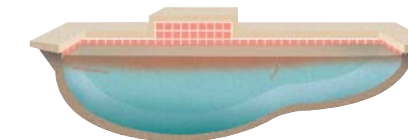

CONVENTIONAL WATER DISTRIBUTION

HEATED DISTRIBUTION