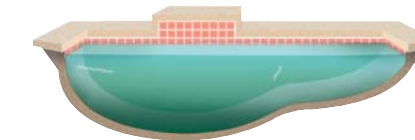

CHEMICAL DISTRIBUTION