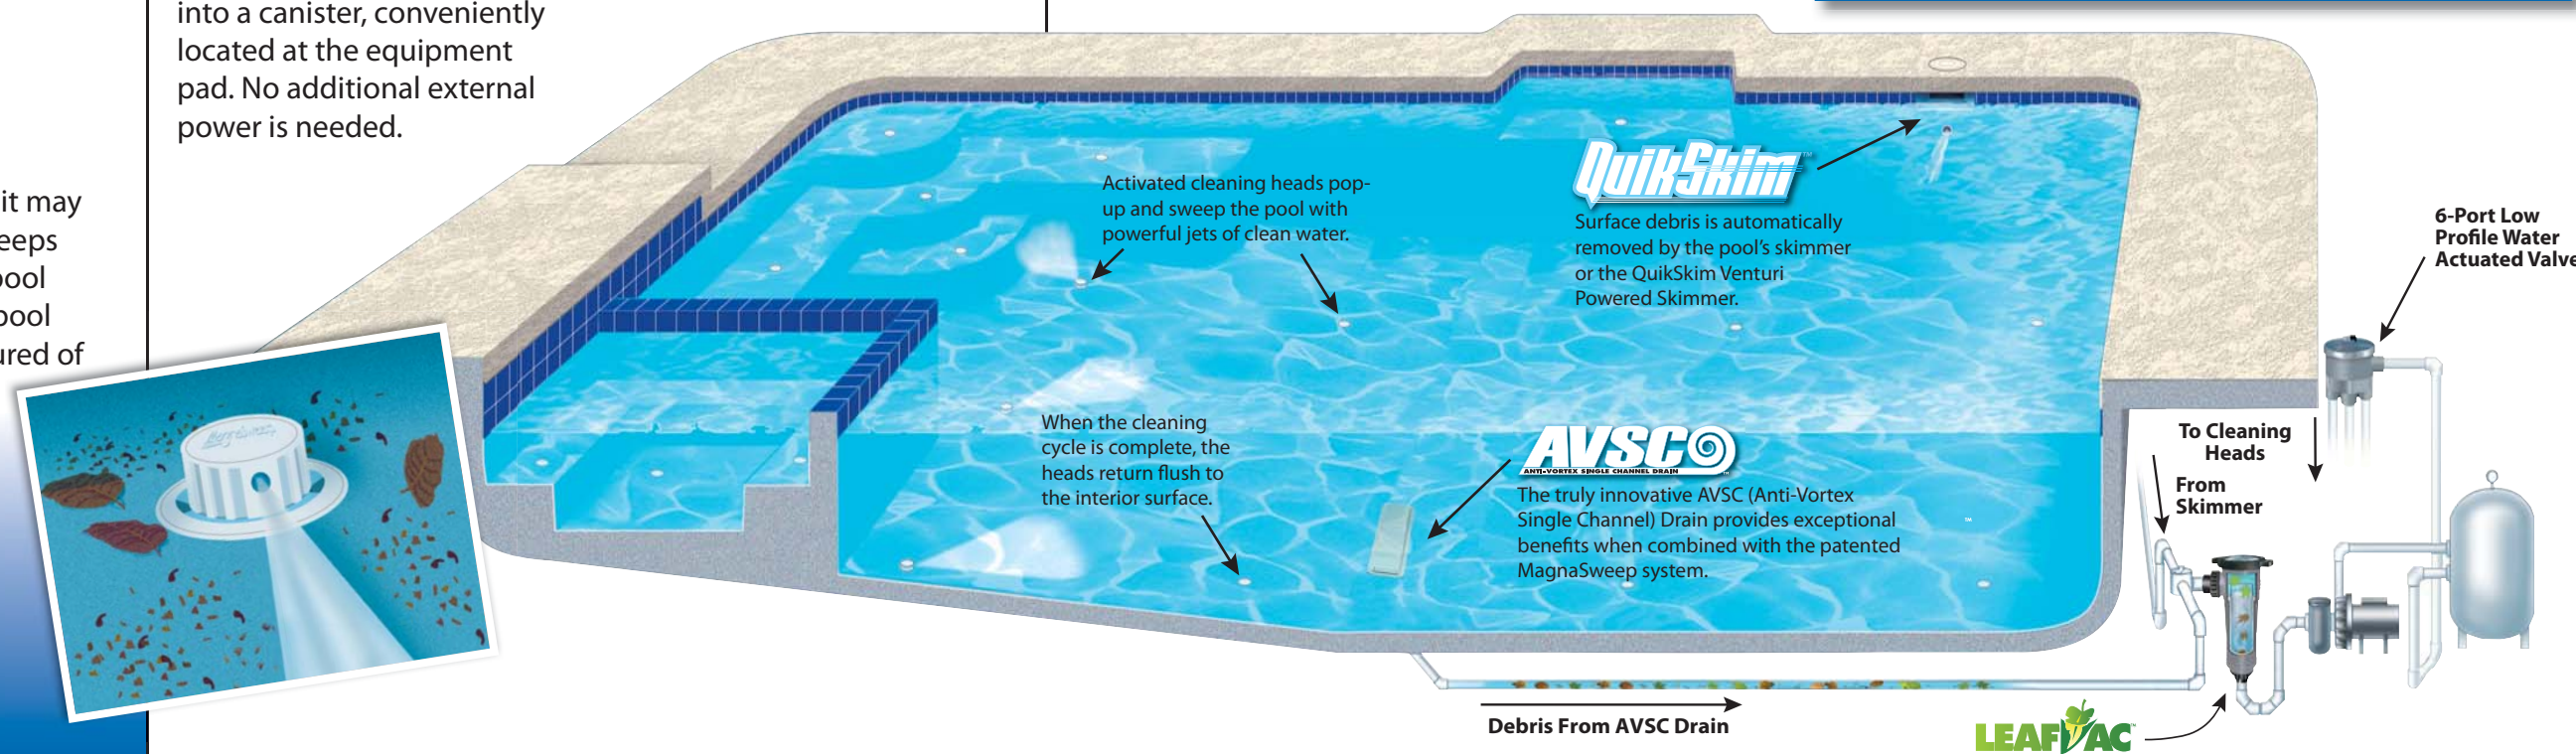

This system provides a simple solution for high maintenance pool cleaning.

MagnaSweep is a series of nearly invisible pop-up cleaning heads built into the floor and steps of the pool and spa. As part of your pool's circulation system, MagnaSweep requires no extra pump or electricity. Clean, filtered water is returned to your pool through the MagnaSweep water valve that automatically directs the water flow. The water is then directed to a series of cleaning heads that rotate 360° to clean the interior of your pool. The powerful jets of water sweep dirt and debris into suspension to be removed by the skimmer and main drain. As the cleaning heads begin returning flush to the pool floor, the next series of heads will pop up to continue cleaning and circulating filtered water throughout the pool. This cycle will continue as long as the pump and filter are on.

CONVENTIONAL WATER DISTRIBUTION

HEATED DISTRIBUTION

CHEMICAL DISTRIBUTION

THE MAGNASWEEP ADVANTAGE

IN-FLOOR HEATED WATER CIRCULATION

IN-FLOOR SANITIZED TOTAL CIRCULATION

IT'S EASY TO HAVE CLEAN, CLEAR AND HEALTHY WATER WITH THE MAGNASWEEP® SYSTEM.

Save Time and Money

With MagnaSweep, in-floor cleaning and proper water circulation are combined into one highly-efficient system.

Built-In Quality Guaranteed

MagnaSweep is permanently built-in flush to the interior surface of your pool. There is no need for suction side, hose-end cleaners that are always in your way.

Safety First

There are no old-fashioned pressure relief valves needed and no pressure spikes will damage your equipment. With MagnaSweep, you always know that you are swimming in a safe and healthy pool environment.